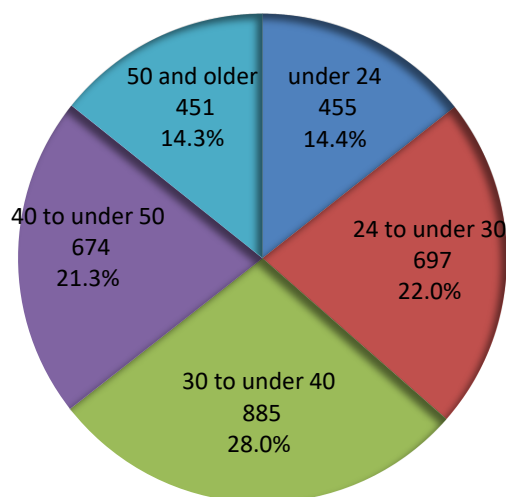

Characteristics of Inmates in Taipei Detention Center,
Agency of Corrections, Ministry of Justice

Unit : Persons

End of Year (Month)	Total	Sex		Age					Education			
		Male	Female	under 24	24 to under 30	30 to under 40	40 to under 50	50 and older	Elementary & Junior High School	Senior High School	College & Graduate School	Others
2017	2,793	2,793	-	230	396	874	787	506	1,453	1,091	241	8
2018	2,838	2,838	-	238	438	797	881	484	1,388	1,205	241	4
2019	2,588	2,588	-	199	434	702	768	485	1,242	1,091	254	1
2020	2,245	2,245	-	211	373	577	655	429	1,005	969	271	-
2021	2,024	2,024	-	208	382	501	576	357	835	913	273	3
2022	2,271	2,271	-	271	426	609	592	373	938	1,049	283	1
2023	2,520	2,520	-	339	493	667	608	413	945	1,199	375	1
2024	2,831	2,831	-	398	719	710	578	426	966	1,387	478	-
2025	3,288	3,288	-	464	709	925	669	521	1,070	1,599	619	-
2026 APR.	3,162	3,162	-	455	697	885	674	451	983	1,559	620	-

Explanation : The above statistics not includes temporary inmates and Inmates,people under custody.

Ages of Inmates (2026 APR.)

Education of Inmates (2026 APR.)