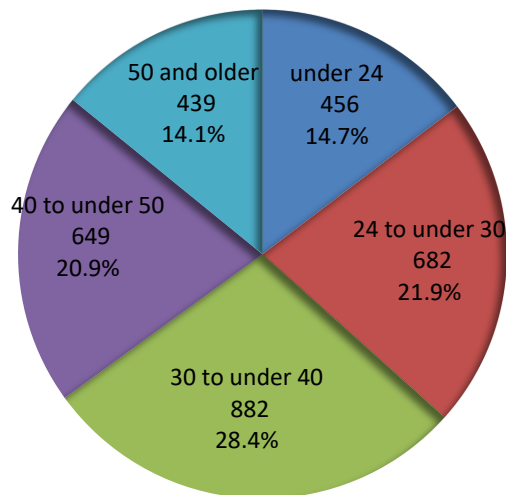

Characteristics of Inmates in Taipei Detention Center,
Agency of Corrections, Ministry of Justice

Unit : Persons

End of Year (Month)	Total	Sex		Age					Education			
		Male	Female	under 24	24 to under 30	30 to under 40	40 to under 50	50 and older	Elementary & Junior High School	Senior High School	College & Graduate School	Others
2017	2,793	2,793	-	230	396	874	787	506	1,453	1,091	241	8
2018	2,838	2,838	-	238	438	797	881	484	1,388	1,205	241	4
2019	2,588	2,588	-	199	434	702	768	485	1,242	1,091	254	1
2020	2,245	2,245	-	211	373	577	655	429	1,005	969	271	-
2021	2,024	2,024	-	208	382	501	576	357	835	913	273	3
2022	2,271	2,271	-	271	426	609	592	373	938	1,049	283	1
2023	2,520	2,520	-	339	493	667	608	413	945	1,199	375	1
2024	2,831	2,831	-	398	719	710	578	426	966	1,387	478	-
2025	3,288	3,288	-	464	709	925	669	521	1,070	1,599	619	-
2026 MAR.	3,108	3,108	-	456	682	882	649	439	952	1,545	611	-

Explanation : The above statistics not includes temporary inmates and Inmates,people under custody.

Ages of Inmates (2026 MAR.)

Education of Inmates (2026 MAR.)