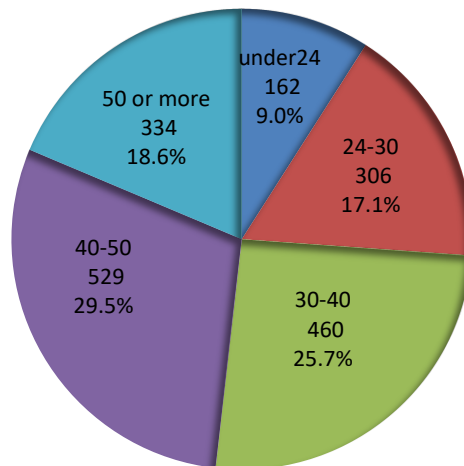

**Characteristics of Inmates in Taipei Detention Center
, Agency of Corrections , Ministry of Justice**

Unit : Persons

End of Year (Month)	Total	Sex		Age					Education			
		Male	Female	under24	24-30	30-40	40-50	50 or more	Elementary & Junior High School	Senior High School	College & Graduate School	Others
2012	3,013	3,013	-	236	396	1,172	742	467	1,620	1,123	260	10
2013	2,804	2,804	-	177	351	1,045	725	506	1,543	1,033	226	2
2014	2,857	2,857	-	190	335	1,074	727	531	1,548	1,074	234	1
2015	2,707	2,707	-	199	312	955	781	460	1,424	1,077	206	-
2016	2,904	2,904	-	242	369	1,003	818	472	1,559	1,119	226	-
2017	2,793	2,793	-	230	396	874	787	506	1,453	1,091	241	8
2018	2,838	2,838	-	238	438	797	881	484	1,388	1,205	241	4
2019	2,588	2,588	-	199	434	702	768	485	1,242	1,091	254	1
2020	2,245	2,245	-	211	373	577	655	429	1,005	969	271	-
2021 AUG	1,791	1,791	-	162	306	460	529	334	803	778	208	2

Explanation : The above statistics not includes temporary inmates and Inmates,people under custody.

Ages of Inmates (2021 AUG)

Education of Inmates (2021 AUG)